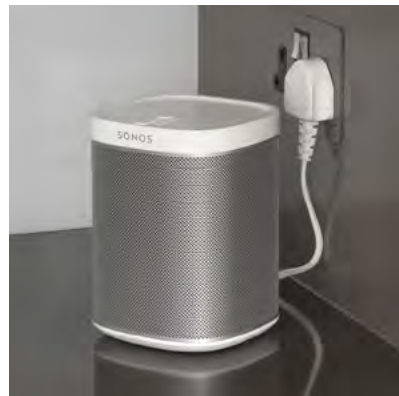

S1-SPC Short Power Cable for Sonos One or Play:1

Helps eliminates unnecessary cable clutter. Perfect for kitchens, tabletops and wall mounting.

- Replaces the existing mains cable
- Just 35cm (13.7") long – regular Sonos power cable measures 190cm
- Black and white versions available
- UK, EU and US versions available