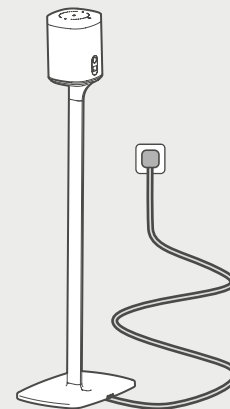

S1-LPC / XS1-LPC 5m Power Cable for Sonos Speakers

Longer length cable facilitates choice when positioning your Sonos speakers.

- Replaces the existing mains cable
- 5 meters (16.4") long
  - regular Sonos power cable measures 190cm
- S1-LPC - Suitable for use with Sonos One or Play:1
- XS1-LPC - Suitable for use with Sonos Play:3, Play:5, Beam, Playbar, Playbase, Amp or Sub
- Black and white versions available
- UK, EU and US versions available