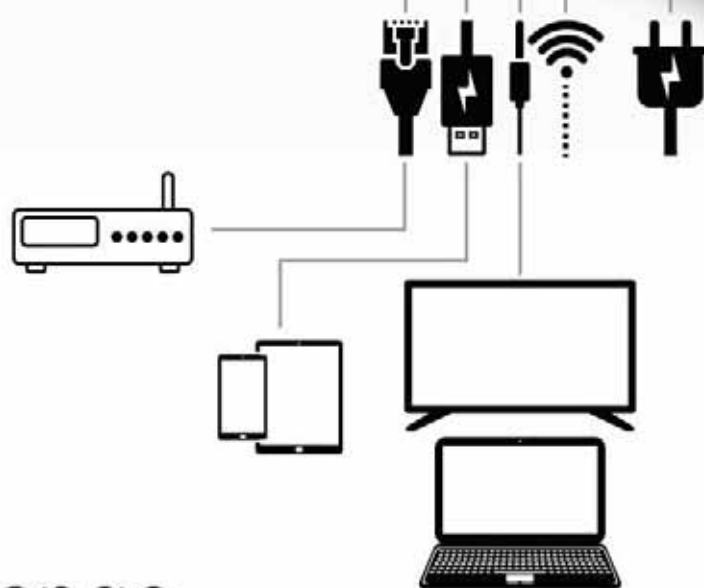

TIBO

Sphere Range

Powerful Portable Wi-fi Bluetooth Wireless Active Multi-room Speaker In Multiple Colours

Enjoy your favourite tune in different rooms or different songs in each room

Fully extendable up to 16 TIBO multiroom devices

Two units for perfect stereo

Stream audio from a multitude of sources

TIBO TIBO App

Control Up To 16 TIBO Multiroom Devices

expertreviews

"The Sphere 2 is a stylish speaker that's reminiscent of the Audio Pro Addon T3. It carries the same speaker configuration and has a similar design. However, the Tibo speaker has the upper hand, as it can be paired with another Sphere speaker to create a multi-room setup."